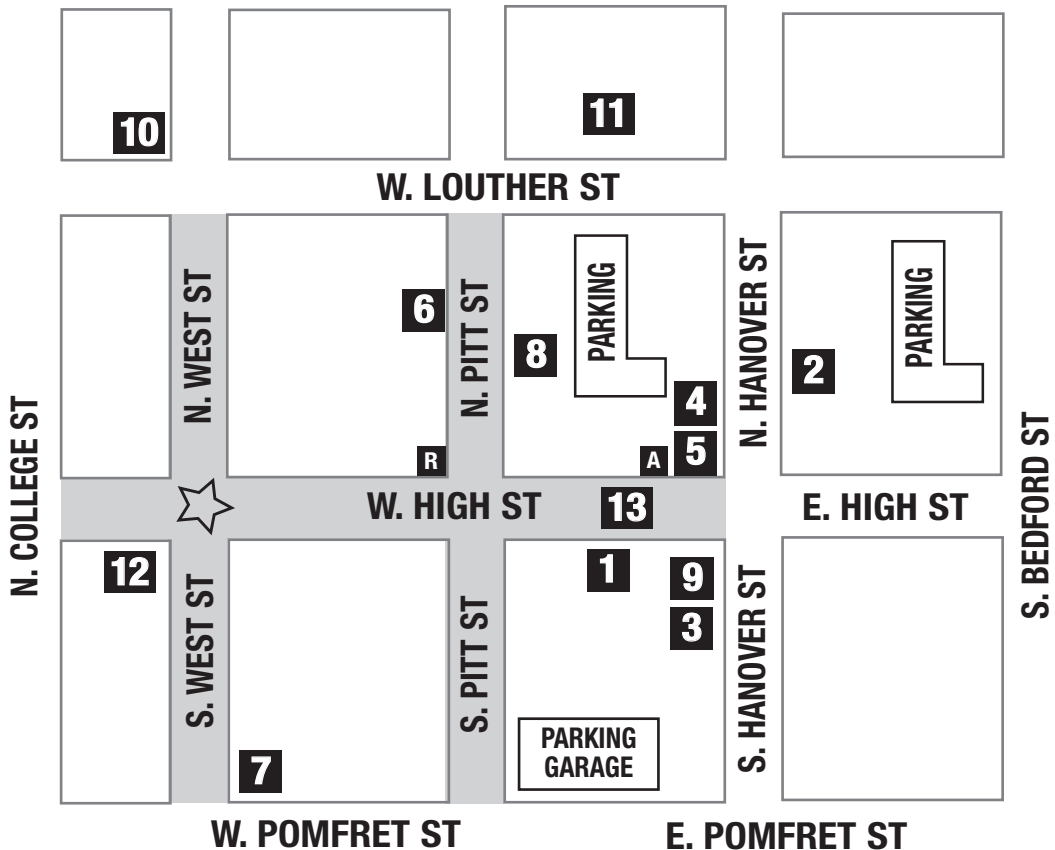

D O W N T O W N C A R L I S L E

- 1 Carlisle Theatre / Cubiculo
- 2 Carlisle Arts Learning Center
- 3 Comfort Suites
- 4 Ephraim Blaine House
- 5 First Presbyterian Church
- 6 First UCC Hall / Sanctuary
- 7 Grace United Methodist (In Rear)
- 8 Historical Society
- 9 Old Courthouse
- 10 St. Paul's Hall / Sanctuary
- 11 Union Fire Hall
- 12 Weiss Center
- 13 High Street

A M&T Bank ATM

R Restrooms

 Blocked Off Streets

 Fireworks

Look for our various food vendors on High Street